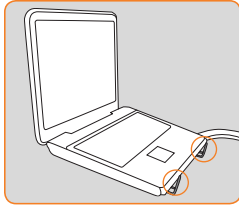

The Laptop Desk attaches to the Perfect Chair in seconds and is just as easy to tailor to your body position and task at hand. Adjust the front media table to secure your book, iPad® or papers at the perfect height. Or, if you've got some work to do, break out the laptop for the ultimate in ergonomic productivity. The Laptop Desk makes it easy to stay in your Perfect Chair longer, which means more wellness, comfort and relaxation. How perfect!

The perfect complement to your Perfect Chair®.

Media Table

Features dual stay-put clips to securely hold a full-sized laptop, standard-sized laptop, notebook, netbook, iPad®, book or papers in place at any angle.

Tilt-Angle Ergonomics

The intelligently designed media table tilts up to 40 degrees, and swivels parallel to the arm rest for easy exit from the chair.

Easy to Install and Customize

Mounting platform quickly installs under right-side arm rest and allows for easy height adjustment to individual body stature and position.