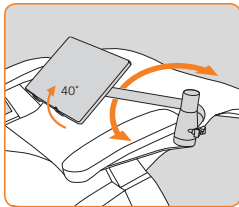

Tilt-Angle Ergonomics

The intelligently designed media table tilts up to 40 degrees, and swivels parallel to the arm rest for easy exit from the chair.

Easy to Install and Customize

Mounting platform quickly installs under right-side arm rest and allows for easy height adjustment to individual body stature and position.