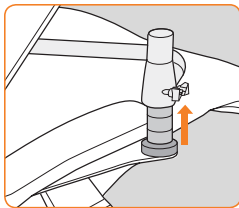

The perfect complement to your Perfect Chair®.

Media Table

Features dual stay-put clips to securely hold a full-sized laptop, standard-sized laptop, notebook, netbook, iPad®, book or papers in place at any angle.

Tilt-Angle Ergonomics

The intelligently designed media table tilts up to 40 degrees, and swivels parallel to the arm rest for easy exit from the chair.

Easy to Install and Customize

Mounting platform quickly installs under right-side arm rest and allows for easy height adjustment to individual body stature and position.