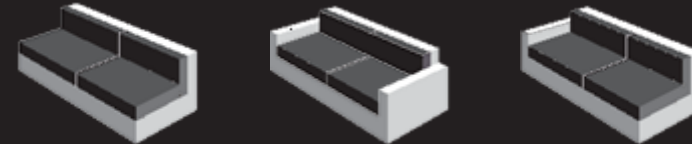

Dimensions:
(DxH)
1020 x 820mm

Leo

Available in. (highlighted option/s only)

Single seat

Standard length: 1100mm (Guide only, length is variable)

Double seat

Standard length: 2020mm (Guide only, length is variable)

Double and half seat

Standard length:

Triple seat

Standard length: 2910mm (Guide only, length is variable)

Corner with Chaise

Corner with arm

Ottoman

From: Rinke Design P: 9 5222163, 5-7 Kingdon Street, Newmarket,
Auckland. sales@rinkedesign.com or www.rinkedesign.com