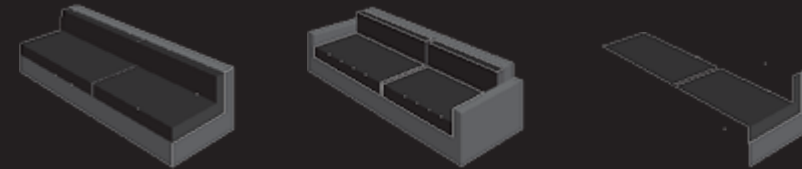

Dimensions:
(DxH)
1020 x 820mm

Leo

Available in. (highlighted option/s only)

Single seat

Standard length: 1100mm (Guide only, length is variable)

Double seat

Standard length: 2020mm (Guide only, length is variable)

Double and half seat

Standard length:

Triple seat

Standard length: 2910mm (Guide only, length is variable)

Corner with Chaise

Corner with arm

Ottoman

From: Rinke Design P: 9 5222163, 5-7 Kingdon Street, Newmarket,
Auckland. sales@rinkedesign.com or www.rinkedesign.com