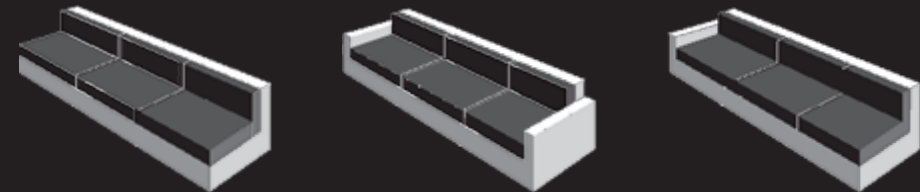

Dimensions:
(DxH)
1020 x 820mm

Leo

Available in. (highlighted option/s only)

Single seat

Standard length: 1100mm (Guide only, length is variable)

Double seat

Standard length: 2020mm (Guide only, length is variable)

Double and half seat

Standard length:

Triple seat

Standard length: 2910mm (Guide only, length is variable)

Corner with Chaise

Corner with arm

Ottoman

From: Rinke Design P: 9 5222163, 5-7 Kingdon Street, Newmarket,
Auckland. sales@rinkedesign.com or www.rinkedesign.com