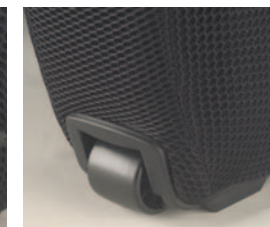

Rear wheels for easy mobility.