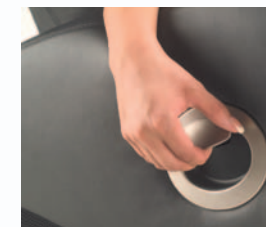

Rolling: Feels like the gentle hands of a massage therapist pressing firmly on one side of your spine, then the other. It relieves tension and loosens the muscles to prepare your back for deeper massage.

Kneading: Feels like thumbs pressing firmly in a circular motion on both sides of the spine. This therapeutic motion goes deeper, lifting and stretching muscles to improve circulation.

Compression (HTT® exclusive): Feels like the heels of a professional therapist's hands firmly pushing on muscles alongside your spine, and inward toward the spine itself. This motion improves mobility and posture.

Percussion: Feels like fists or the edge of hands rapidly tapping on your back muscles. This is the deep muscle therapy popular in sports medicine. It flexes spinal joints, relieves pressure, and invigorates your entire back.

Sitting is Believing

Model iJoy®-175

Human Touch Technology® starts with a patented mechanism that works like "wrists and arms." We added "hands"- massage rollers that move three-dimensionally on a contour track. The result is a Robotic Massage® that feels so remarkably human it is the preferred technology of the American College of Chiropractic Orthopedists and the World Federation of Chiropractic.