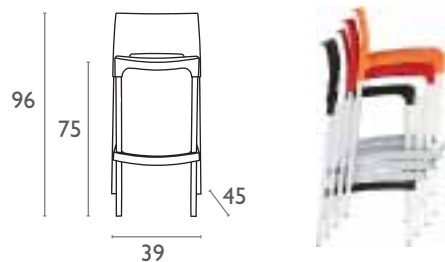

035 GIO

Stacking bar stool with recyclable polypropylene seat and backrest and square anodized aluminium legs. Diameter 25x25mm. For indoor/outdoor use.

Dimensions are in cm.

Dimensions in cm and weight in kg

Width	Height	Depth	Seat Height	Unit Weight
39	96	45	75	3,750

Information on packaging units

Pcs In Carton Box	Package Weight (kg)
4	17,5

Package dimensions in cm and volume

m ³	H	W	L
0,331	116	46	62

Logistics information

20 DC Cntr	40 DC Cntr	82 Cbm Truck
288	608	880

Colours

-  Black
-  Light Green
-  Orange
-  Red
-  Beige
-  White