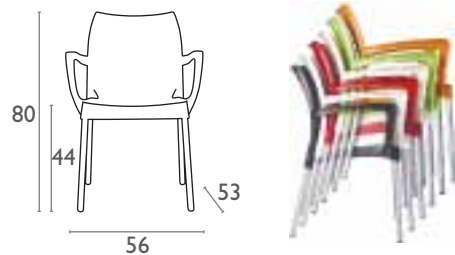

## 047 DOLCE

Stacking armchair with recyclable polypropylene seat and backrest and anodized aluminium legs. Diameter 25mm. For indoor/outdoor use.

Dimensions are in cm.

### Dimensions in cm and weight in kg

Width	Height	Depth	Seat Height	Unit Weight
56	80	53	44	3,640

### Package dimensions in cm and volume

m <sup>3</sup>	H	W	L
1,230	228	58	93