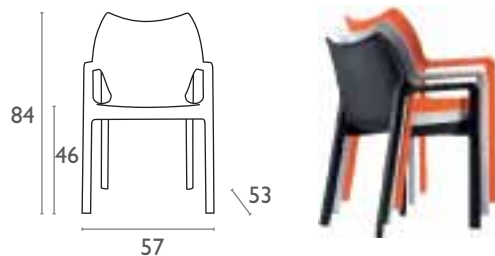

028 DIVA

Stacking chair with the latest generation of air moulding thermoplastic injection. Seat in polypropylene reinforced with glass fiber, backrest in transparent polycarbonate. For indoor/outdoor use.

Dimensions are in cm.

Dimensions in cm and weight in kg

Width	Height	Depth	Seat Height	Unit Weight
57	84	53	46	4,150

Information on packaging units

Pcs On Plastic Pallet	Package Weight (kg)
22	95,5

Package dimensions in cm and volume

m ³	H	W	L
1,251	227	58	95

Logistics information

20 DC Cntr	40 DC Cntr	82 Cbm Truck
528	1100	1232

Colours

-  Light Blue
-  Black
-  Red
-  Silver Grey
-  Orange
-  Beige
-  White