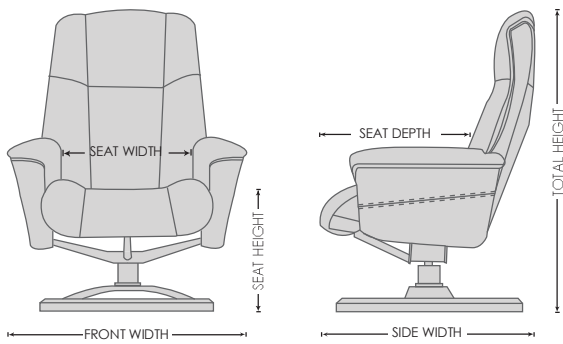

FACTS ABOUT THE ALTO RECLINER & OTTOMAN

DIMENSIONS

CHAIR SIZE	FRONT WIDTH	SIDE WIDTH	TOTAL HEIGHT	SEAT WIDTH	SEAT HEIGHT	SEAT DEPTH
LARGE-SIZED (303)	86cm	83cm	102cm	56cm	44cm	52cm
STANDARD (203)	80cm	81cm	100cm	51cm	44cm	50cm