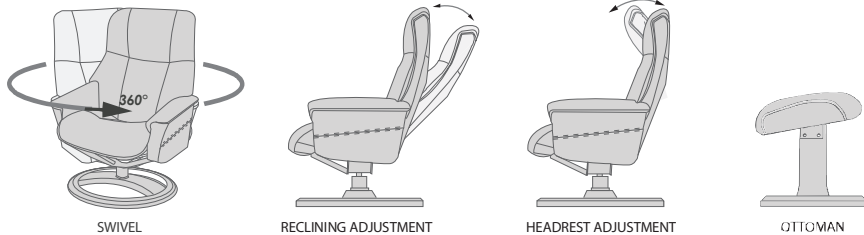

FACTS ABOUT THE ALTO RECLINER & OTTOMAN

DIMENSIONS

CHAIR SIZE	FRONT WIDTH	SIDE WIDTH	TOTAL HEIGHT	SEAT WIDTH	SEAT HEIGHT	SEAT DEPTH
LARGE-SIZED (303)	86cm	83cm	102cm	56cm	44cm	52cm
STANDARD (203)	80cm	81cm	100cm	51cm	44cm	50cm

FUNCTIONS

BASE OPTIONS