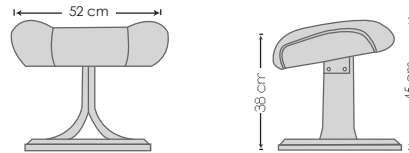

FACTS ABOUT THE ALTO RECLINER & OTTOMAN

DIMENSIONS

CHAIR SIZE	FRONT WIDTH	SIDE WIDTH	TOTAL HEIGHT	SEAT WIDTH	SEAT HEIGHT	SEAT DEPTH
LARGE-SIZED (303)	86cm	83cm	102cm	56cm	44cm	52cm
STANDARD (203)	80cm	81cm	100cm	51cm	44cm	50cm