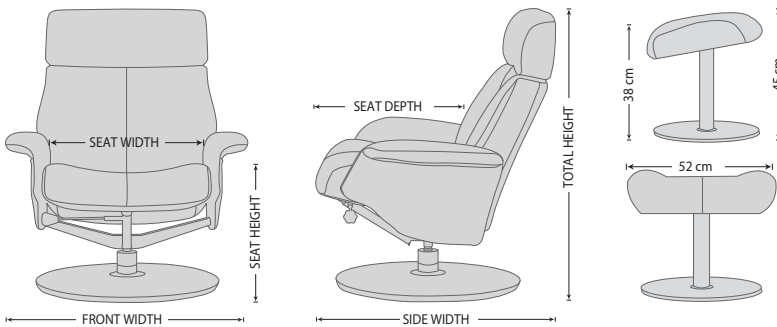

MODERN COMFORT COLLECTION

COBRA HIGH BACK RECLINER & OTTOMAN

It is important to us that you get the maximum level of comfort from your recliner. With Cobra the back is height adjustable to adapt to all shapes and sizes. With all the built-in functions in this recliner, you will experience an entirely different level of absolute comfort. In total, this is a masterpiece in luxury seating that will give you years of absolute comfort.

BENEFITS

“JUST RIGHT” HEADREST™

Exclusive adjustment system that allows your head and neck to rest in an infinite number of comfort positions.

HEIGHT ADJUSTABLE HEADREST

Height (up/down) adjustable headrest system provided flexibility for the perfect fit.

DIMENSIONS

FUNCTIONS

BASE OPTIONS

CHAIR SIZE	FRONT WIDTH	SIDE WIDTH	TOTAL HEIGHT	SEAT WIDTH	SEAT HEIGHT	SEAT DEPTH
345 COBRA HB	82cm	83cm	84cm	56cm	44cm	51cm