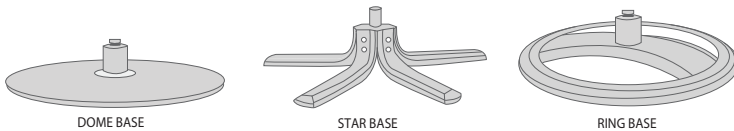

DIMENSIONS

FUNCTIONS

BASE OPTIONS

CHAIR SIZE	FRONT WIDTH	SIDE WIDTH	TOTAL HEIGHT	SEAT WIDTH	SEAT HEIGHT	SEAT DEPTH
345 COBRA HB	82cm	83cm	84cm	56cm	44cm	51cm