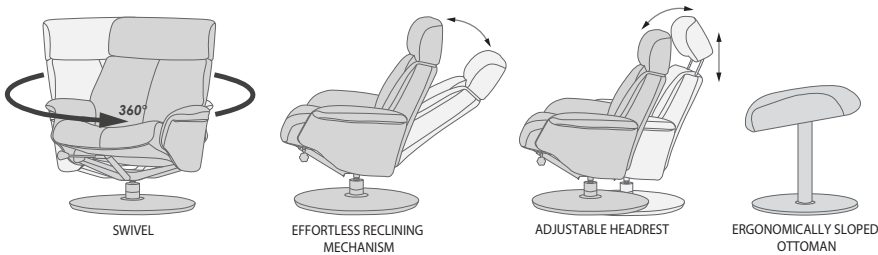

DIMENSIONS

FUNCTIONS

BASE OPTIONS

CHAIR SIZE	FRONT WIDTH	SIDE WIDTH	TOTAL HEIGHT	SEAT WIDTH	SEAT HEIGHT	SEAT DEPTH
345 COBRA HB	82cm	83cm	84cm	56cm	44cm	51cm