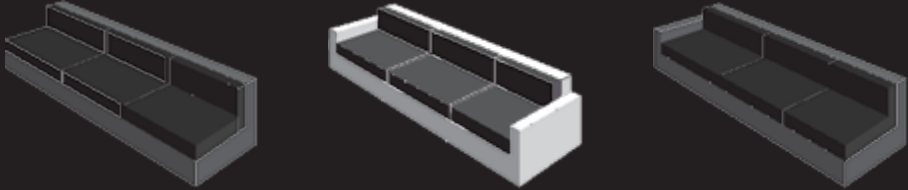

RINKE DESIGN

Dimensions:
(DxH)
1000 x 900mm

Ashley. Loose cover

Loose cover practical elegance

Available in. *(highlighted option/s only)*

Single seat

Standard length: 1260mm *(Guide only, length is variable)*

Double seat

Standard length: 1950mm *(Guide only, length is variable)*

Double and half seat

Standard length: 2250mm *(Guide only, length is variable)*

Triple seat

Standard length: 2550mm *(Guide only, length is variable)*

Corner with Chaise

Corner with arm

R

From: Rinke Design P: 9 5222163, 5-7 Kingdon Street, Newmarket, Auckland. sales@rinkedesign.com or www.rinkedesign.com