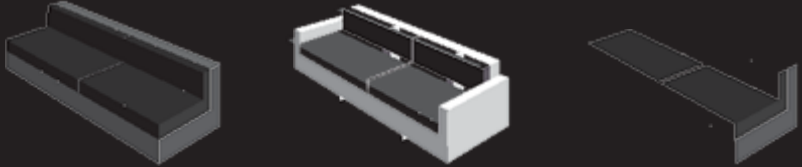

RINKE DESIGN

Dimensions:
(DxH)
1000 x 900mm

Ashley. Loose cover

Loose cover practical elegance

Available in. *(highlighted option/s only)*

Single seat

Standard length: 1260mm *(Guide only, length is variable)*

Double seat

Standard length: 1950mm *(Guide only, length is variable)*

Double and half seat

Standard length: 2250mm *(Guide only, length is variable)*

Triple seat

Standard length: 2550mm *(Guide only, length is variable)*