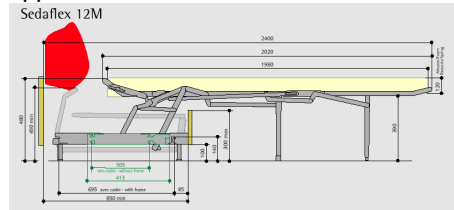

Choosing Your Perfect Sofa Or Sofa bed:

1. Decide whether you require a sofa or sofa bed and any matching pieces - i.e. additional sofa, armchair, footstool etc.
2. Which specification of action do you require for a sofa bed?
3. What size sofa do you have room for and how many guests do you wish to sleep if a sofa bed is needed.
4. Select the preferred style.
5. Do you have a preference for the style of back cushion?
6. Choose the fabric and/or leather.
7. If fabric is chosen - loose covers or fixed upholstery.
8. Castors, square or bun feet - light or dark wood.
9. Delivery Nation wide. Charges apply.
10. Method of payment! We accept all credit cards, cash and cheques. We also have finance facilities - terms on application.