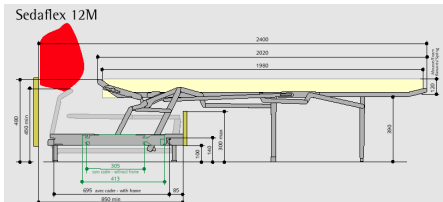

Choosing Your Perfect Sofa or Sofa bed:

1. Decide whether you require a sofa or sofa bed and any matching pieces - i.e. additional sofa, armchair, footstool etc.
2. Which specification of action do you require for a sofa bed?
3. What size sofa do you have room for and how many guests do you wish to sleep if a sofa bed is needed.
4. Select the preferred style.
5. Do you have a preference for the style of back cushion?
6. Choose the fabric and/or leather.
7. If fabric is chosen - loose covers or fixed upholstery.
8. Castors, square or bun feet - light or dark wood.
9. Delivery Nation wide. Charges apply.
10. Method of payment! We accept all credit cards, cash and cheques. We also have finance facilities - terms on application.