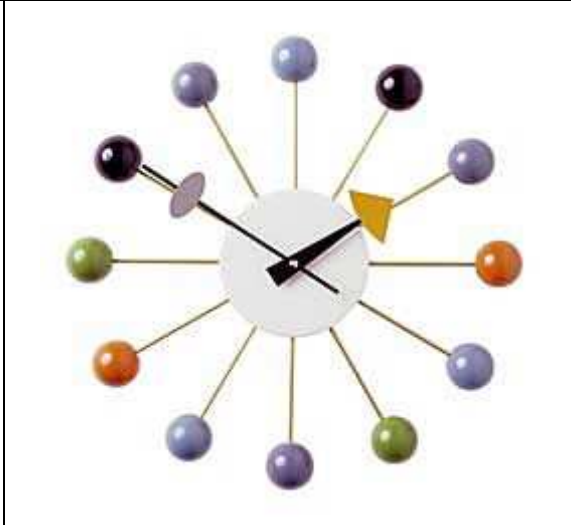

## Designer Wall Clocks

Wall Clock

76.5Dx9.5cm, CE Quartz movement, aluminum Quartz holder, copper leaves, walnut centre, one AA 1.5V battery included.

Wall Clock

33cmDx7cm, CE Quartz movement, aluminum Quartz holder, wood balls, one AA 1.5V battery included.

Wall Clock

61.0Dx7cm, CE Quartz movement, aluminum Quartz holder, both chrome and brass finish spokes, one AA 1.5V battery included.

Wall Clock

W55xH41cm, CE Quartz movement, aluminum Quartz holder, diamond shape in black and white enameled metal, one AA 1.5V battery included.

	
<p><b>Wall Clock</b></p> <p>30.5xD7.5cm, features lacquered metal finish, aluminum Quartz holder, one AA 1.5V battery included.</p>	<p><b>Wall Clock</b></p> <p>30.5xD7.5cm, CE Quartz movement, aluminum Quartz holder, wood, one AA 1.5V battery included.</p>
	
<p><b>Wall Clock</b></p> <p>25xD7cm, CE Quartz movement, aluminum Quartz holder, die cut steel, one AA 1.5V battery included.</p>	<p><b>Wall Clock</b></p> <p>47cmxD7cm, CE Quartz movement, aluminum Quartz holder, beech arms, one AA 1.5V battery included.</p>

	
<p>Wall Clock</p> <p>W76xD7xH34cm, CE Quartz movement, aluminum Quartz holder, brushed brass lids, maple centre, walnut horizon sticks, one AA 1.5V battery included.</p>	