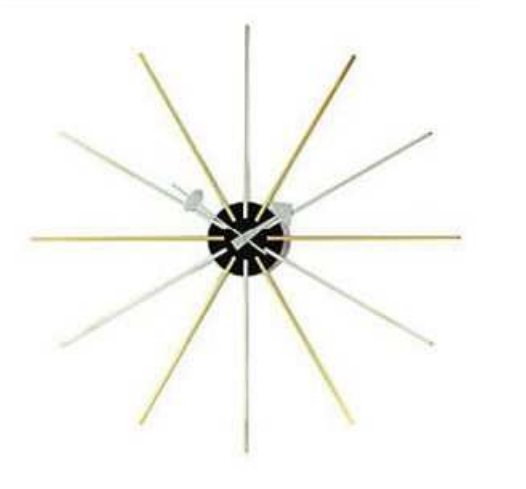

## Designer Wall Clocks

Wall Clock

76.5Dx9.5cm, CE Quartz movement, aluminum Quartz holder, copper leaves, walnut centre, one AA 1.5V battery included.

Wall Clock

33cmDx7cm, CE Quartz movement, aluminum Quartz holder, wood balls, one AA 1.5V battery included.

Wall Clock

61.0Dx7cm, CE Quartz movement, aluminum Quartz holder, both chrome and brass finish spokes, one AA 1.5V battery included.

Wall Clock

W55xH41cm, CE Quartz movement, aluminum Quartz holder, diamond shape in black and white enameled metal, one AA 1.5V battery included.

	
<p><b>Wall Clock</b></p> <p>30.5xD7.5cm, features lacquered metal finish, aluminum Quartz holder, one AA 1.5V battery included.</p>	<p><b>Wall Clock</b></p> <p>30.5xD7.5cm, CE Quartz movement, aluminum Quartz holder, wood, one AA 1.5V battery included.</p>
	
<p><b>Wall Clock</b></p> <p>25xD7cm, CE Quartz movement, aluminum Quartz holder, die cut steel, one AA 1.5V battery included.</p>	<p><b>Wall Clock</b></p> <p>47cmxD7cm, CE Quartz movement, aluminum Quartz holder, beech arms, one AA 1.5V battery included.</p>

	
<p>Wall Clock</p> <p>W76xD7xH34cm, CE Quartz movement, aluminum Quartz holder, brushed brass lids, maple centre, walnut horizon sticks, one AA 1.5V battery included.</p>	