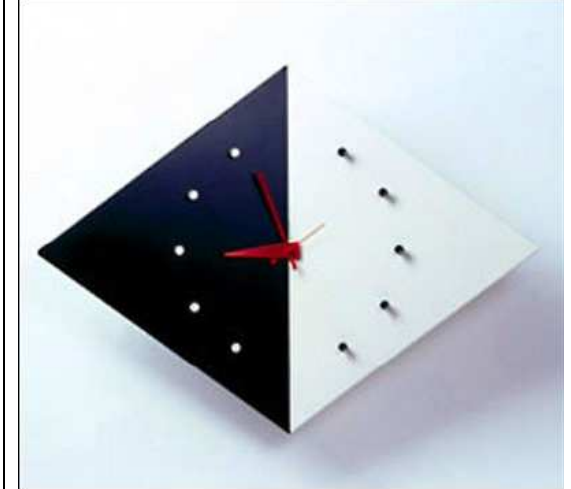

## Designer Wall Clocks

Wall Clock

76.5Dx9.5cm, CE Quartz movement, aluminum Quartz holder, copper leaves, walnut centre, one AA 1.5V battery included.

Wall Clock

33cmDx7cm, CE Quartz movement, aluminum Quartz holder, wood balls, one AA 1.5V battery included.

Wall Clock

61.0Dx7cm, CE Quartz movement, aluminum Quartz holder, both chrome and brass finish spokes, one AA 1.5V battery included.

Wall Clock

W55xH41cm, CE Quartz movement, aluminum Quartz holder, diamond shape in black and white enameled metal, one AA 1.5V battery included.

	
<p><b>Wall Clock</b></p> <p>30.5xD7.5cm, features lacquered metal finish, aluminum Quartz holder, one AA 1.5V battery included.</p>	<p><b>Wall Clock</b></p> <p>30.5xD7.5cm, CE Quartz movement, aluminum Quartz holder, wood, one AA 1.5V battery included.</p>
	
<p><b>Wall Clock</b></p> <p>25xD7cm, CE Quartz movement, aluminum Quartz holder, die cut steel, one AA 1.5V battery included.</p>	<p><b>Wall Clock</b></p> <p>47cmxD7cm, CE Quartz movement, aluminum Quartz holder, beech arms, one AA 1.5V battery included.</p>

	
<p>Wall Clock</p> <p>W76xD7xH34cm, CE Quartz movement, aluminum Quartz holder, brushed brass lids, maple centre, walnut horizon sticks, one AA 1.5V battery included.</p>	