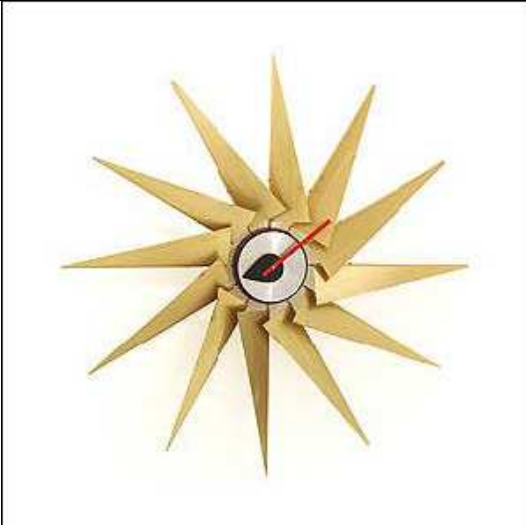

## Designer Wall Clocks

Wall Clock

76.5Dx9.5cm, CE Quartz movement, aluminum Quartz holder, copper leaves, walnut centre, one AA 1.5V battery included.

Wall Clock

33cmDx7cm, CE Quartz movement, aluminum Quartz holder, wood balls, one AA 1.5V battery included.

Wall Clock

61.0Dx7cm, CE Quartz movement, aluminum Quartz holder, both chrome and brass finish spokes, one AA 1.5V battery included.

Wall Clock

W55xH41cm, CE Quartz movement, aluminum Quartz holder, diamond shape in black and white enameled metal, one AA 1.5V battery included.

	
<p><b>Wall Clock</b></p> <p>30.5xD7.5cm, features lacquered metal finish, aluminum Quartz holder, one AA 1.5V battery included.</p>	<p><b>Wall Clock</b></p> <p>30.5xD7.5cm, CE Quartz movement, aluminum Quartz holder, wood, one AA 1.5V battery included.</p>
	
<p><b>Wall Clock</b></p> <p>25xD7cm, CE Quartz movement, aluminum Quartz holder, die cut steel, one AA 1.5V battery included.</p>	<p><b>Wall Clock</b></p> <p>47cmxD7cm, CE Quartz movement, aluminum Quartz holder, beech arms, one AA 1.5V battery included.</p>

	
<p>Wall Clock</p> <p>W76xD7xH34cm, CE Quartz movement, aluminum Quartz holder, brushed brass lids, maple centre, walnut horizon sticks, one AA 1.5V battery included.</p>	